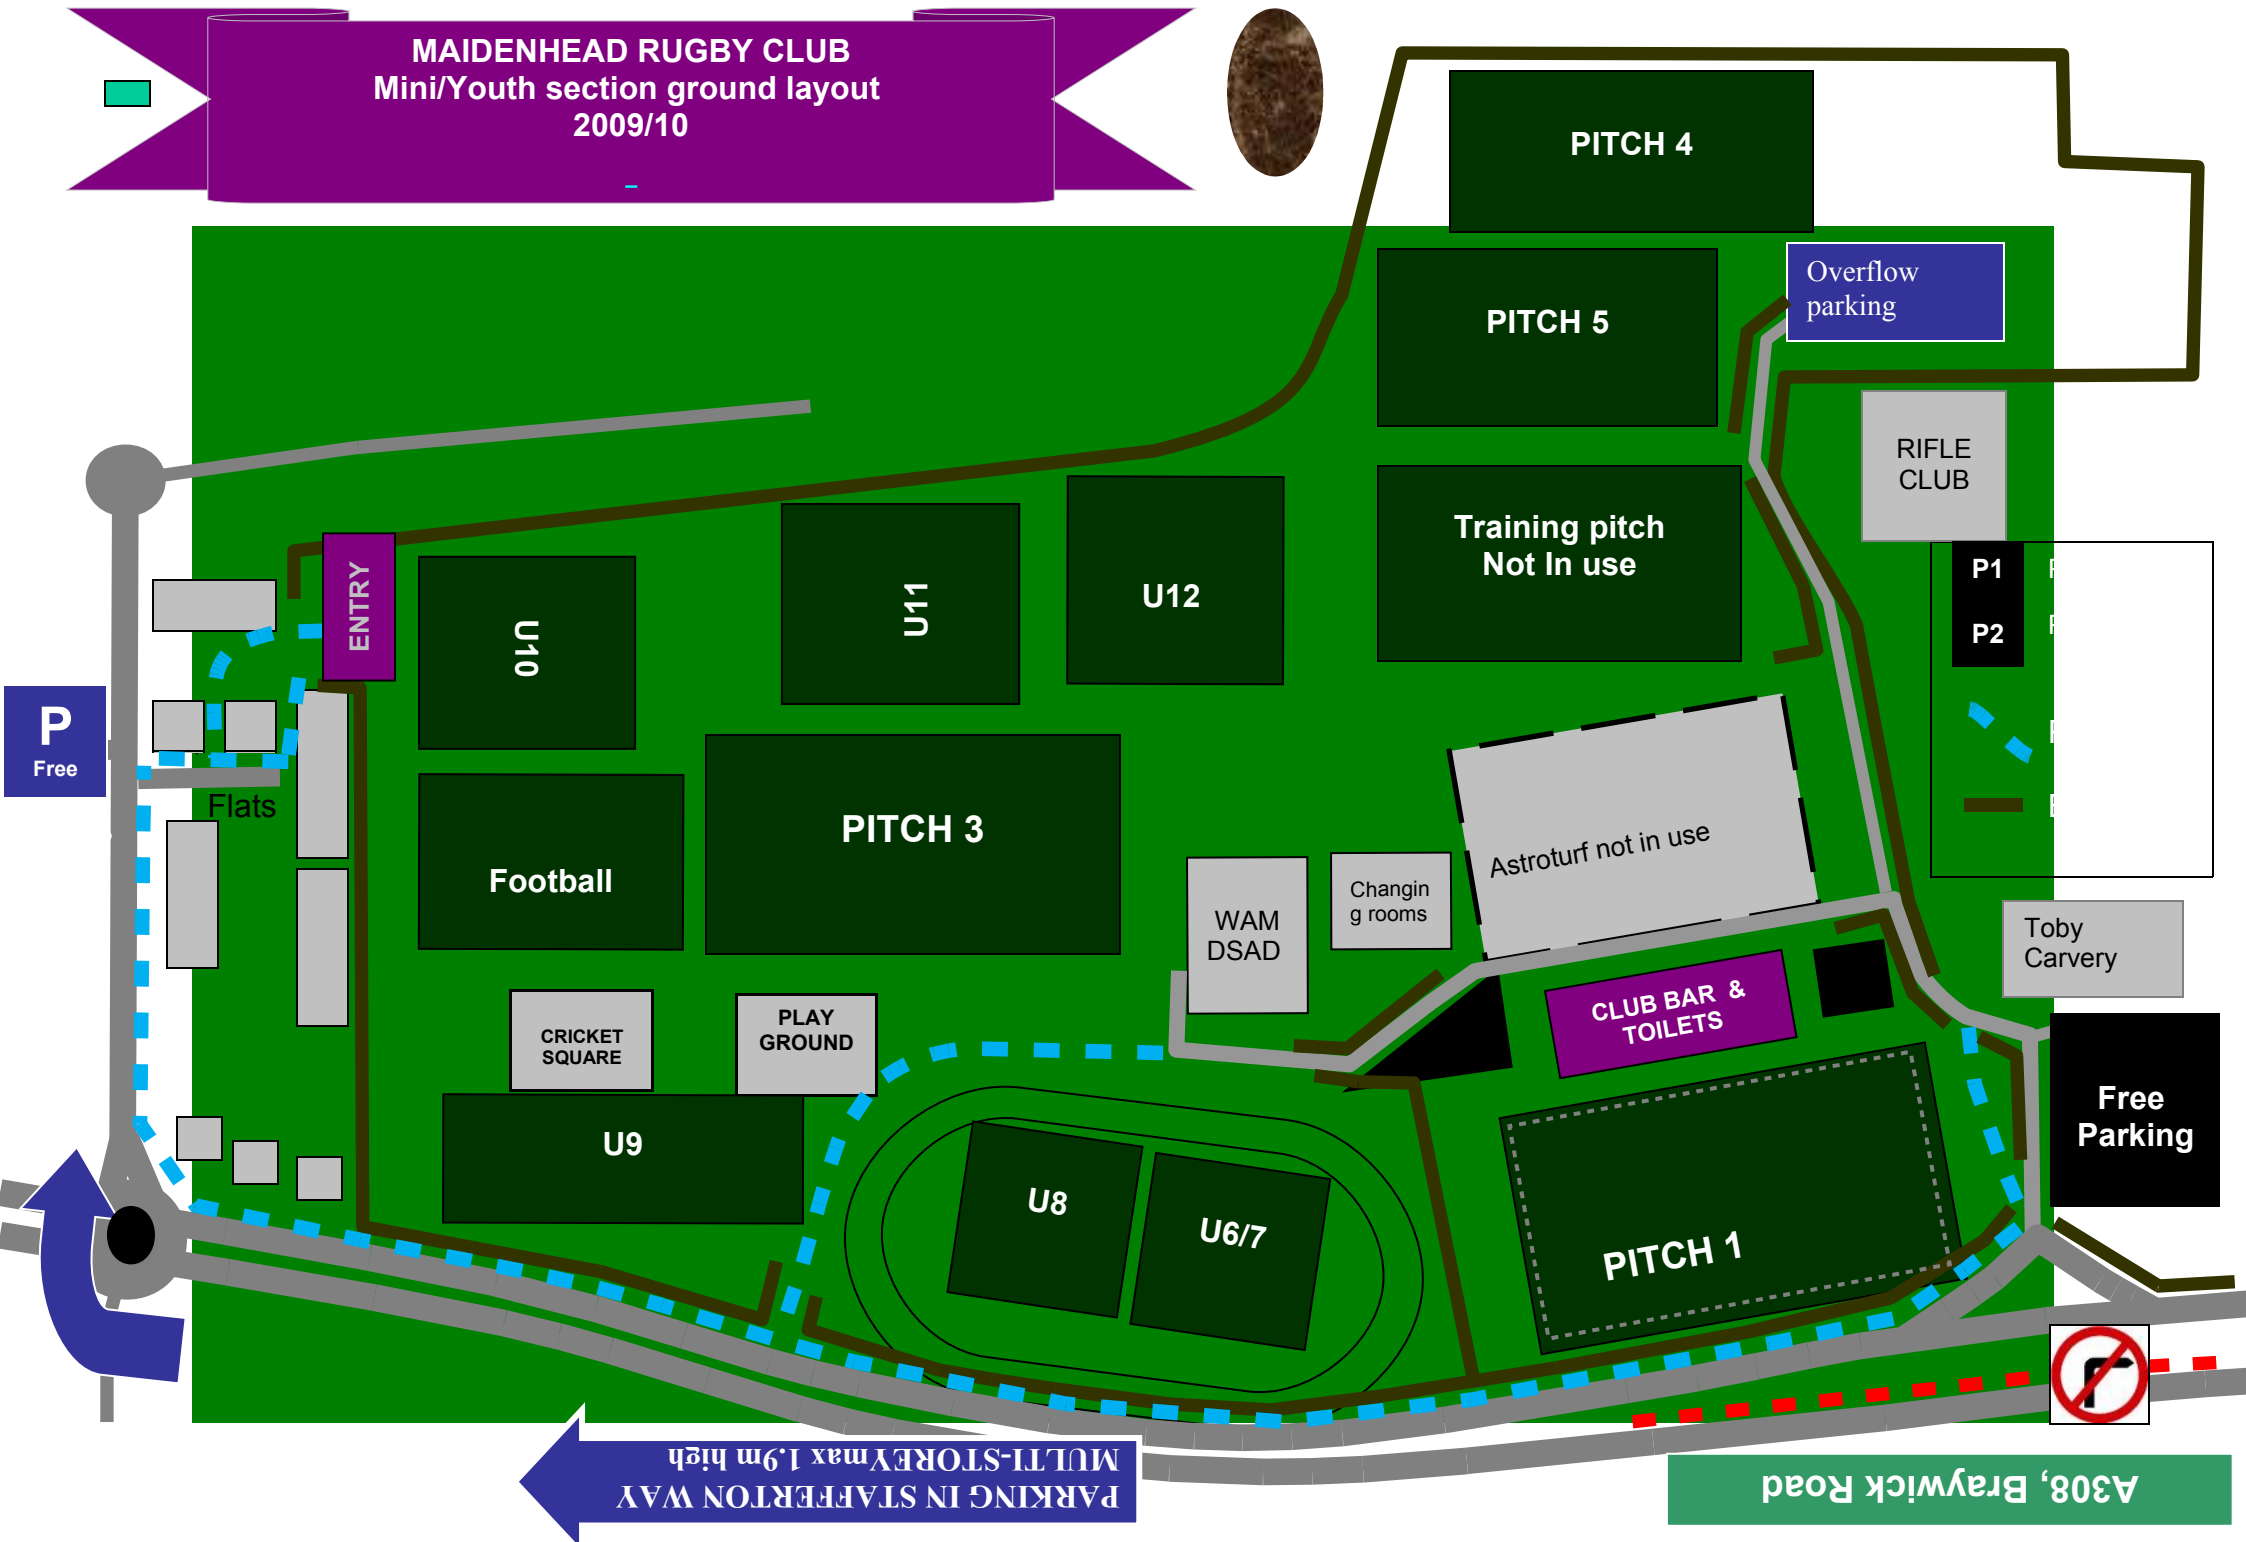

MAIDENHEAD RUGBY CLUB
Mini/Youth section ground layout
2009/10

A308, Braywick Road

PARKING IN STAFFERTON WAY
MULTI-STOREY max 1.9m high

P
Free

ENTRY

PITCH 4

PITCH 5

Training pitch
Not In use

Overflow
parking

RIFLE
CLUB

P1

P2

U10

U11

U12

PITCH 3

Football

Astro turf not in use

WAM
DSAD

Changin
g rooms

Toby
Carvery

CLUB BAR &
TOILETS

Free
Parking

CRICKET
SQUARE

PLAY
GROUND

U9

U8

U6/7

PITCH 1

Flats